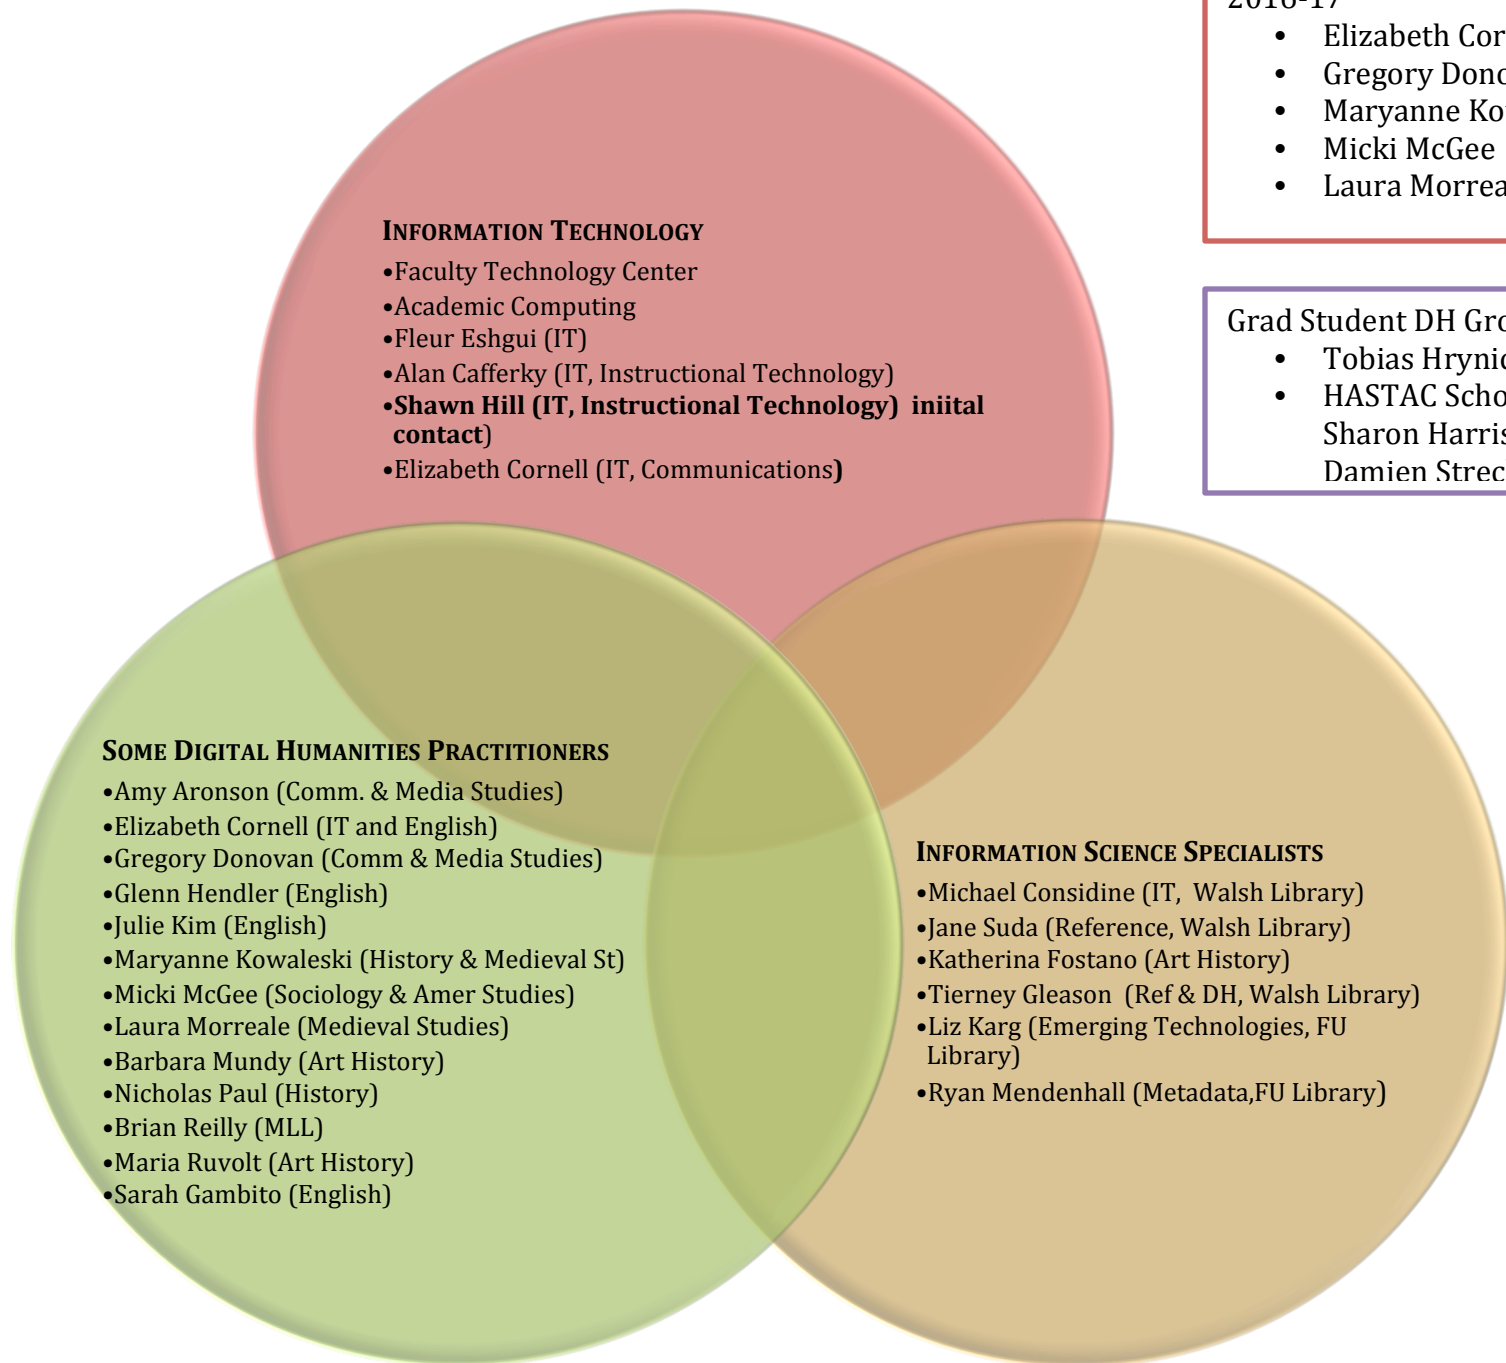

DH Landscape at Fordham – Personnel, Fall 2016

DHWG Steering Committee 2016-17

- Elizabeth Cornell
- Gregory Donovan
- Maryanne Kowaleski
- Micki McGee
- Laura Morreale

Grad Student DH Group

- Tobias Hrynck
- HASTAC Scholars:
Sharon Harris Jeter
Damien Strecker