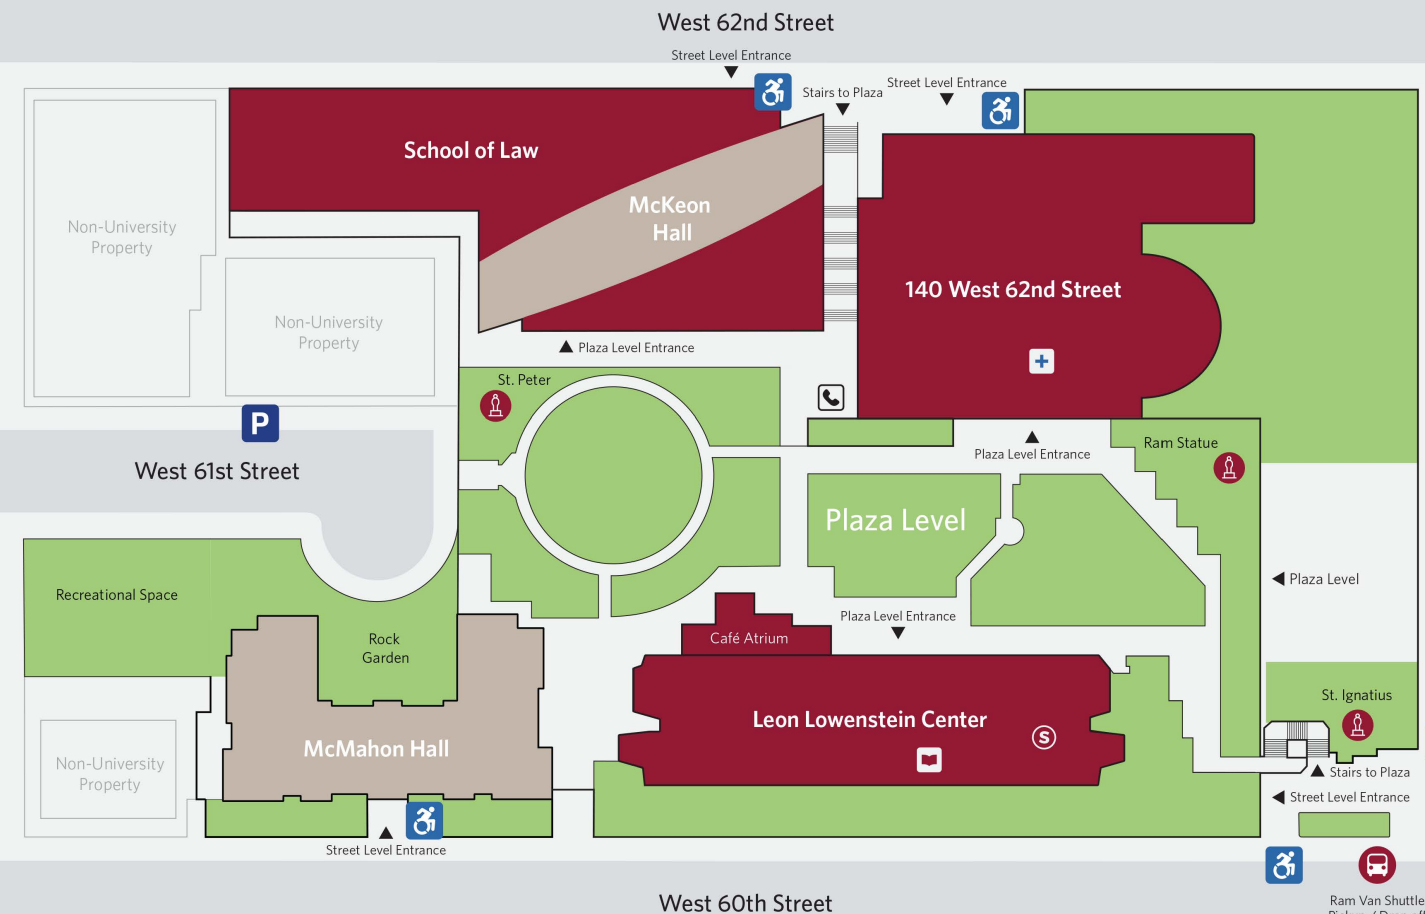

# FORDHAM UNIVERSITY

THE JESUIT UNIVERSITY OF NEW YORK

- Parking
- Accessible Entry Points
- Bus Stop
- Ram Van Shuttle
- Metro Station
- Campus Buildings
- Health Center
- Public Safety Office
- Emergency Telephone
- University Bookstore
- Statues
- Residence Halls

To 66th Street

Amsterdam Avenue

10th Avenue

West 62nd Street

West 61st Street

West 60th Street

Columbus Avenue

9th Avenue

To Columbus Circle